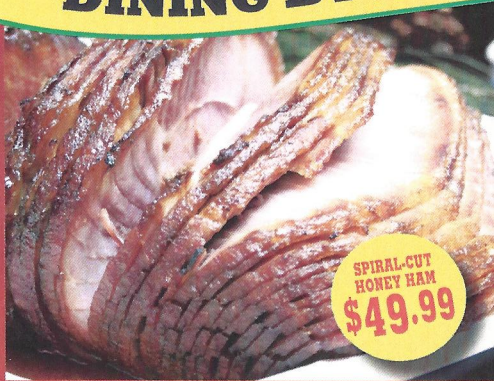

## DINING BY KATELYN'S CATERING

SPIRAL-CUT  
HONEY HAM  
**\$49.99**

FRIED  
TURKEY  
**\$49.99**

### BASIC HOLIDAY FEAST

**\$79.99**

YOUR CHOICE of Fried Turkey or Spiral Cut Honey Ham, plus cornbread dressing, giblet gravy, yeast rolls and a gallon of tea.

### Meats

Fried Turkey			Qty:
8-10 lb. avg. serves 10+ people	\$49.99	<input type="checkbox"/>	
16-20 lb. avg. serves 20+ people	\$59.99	<input type="checkbox"/>	
Spiral Cut Honey Ham			
6-9 lb. avg. serves 15+ people	\$49.99	<input type="checkbox"/>	